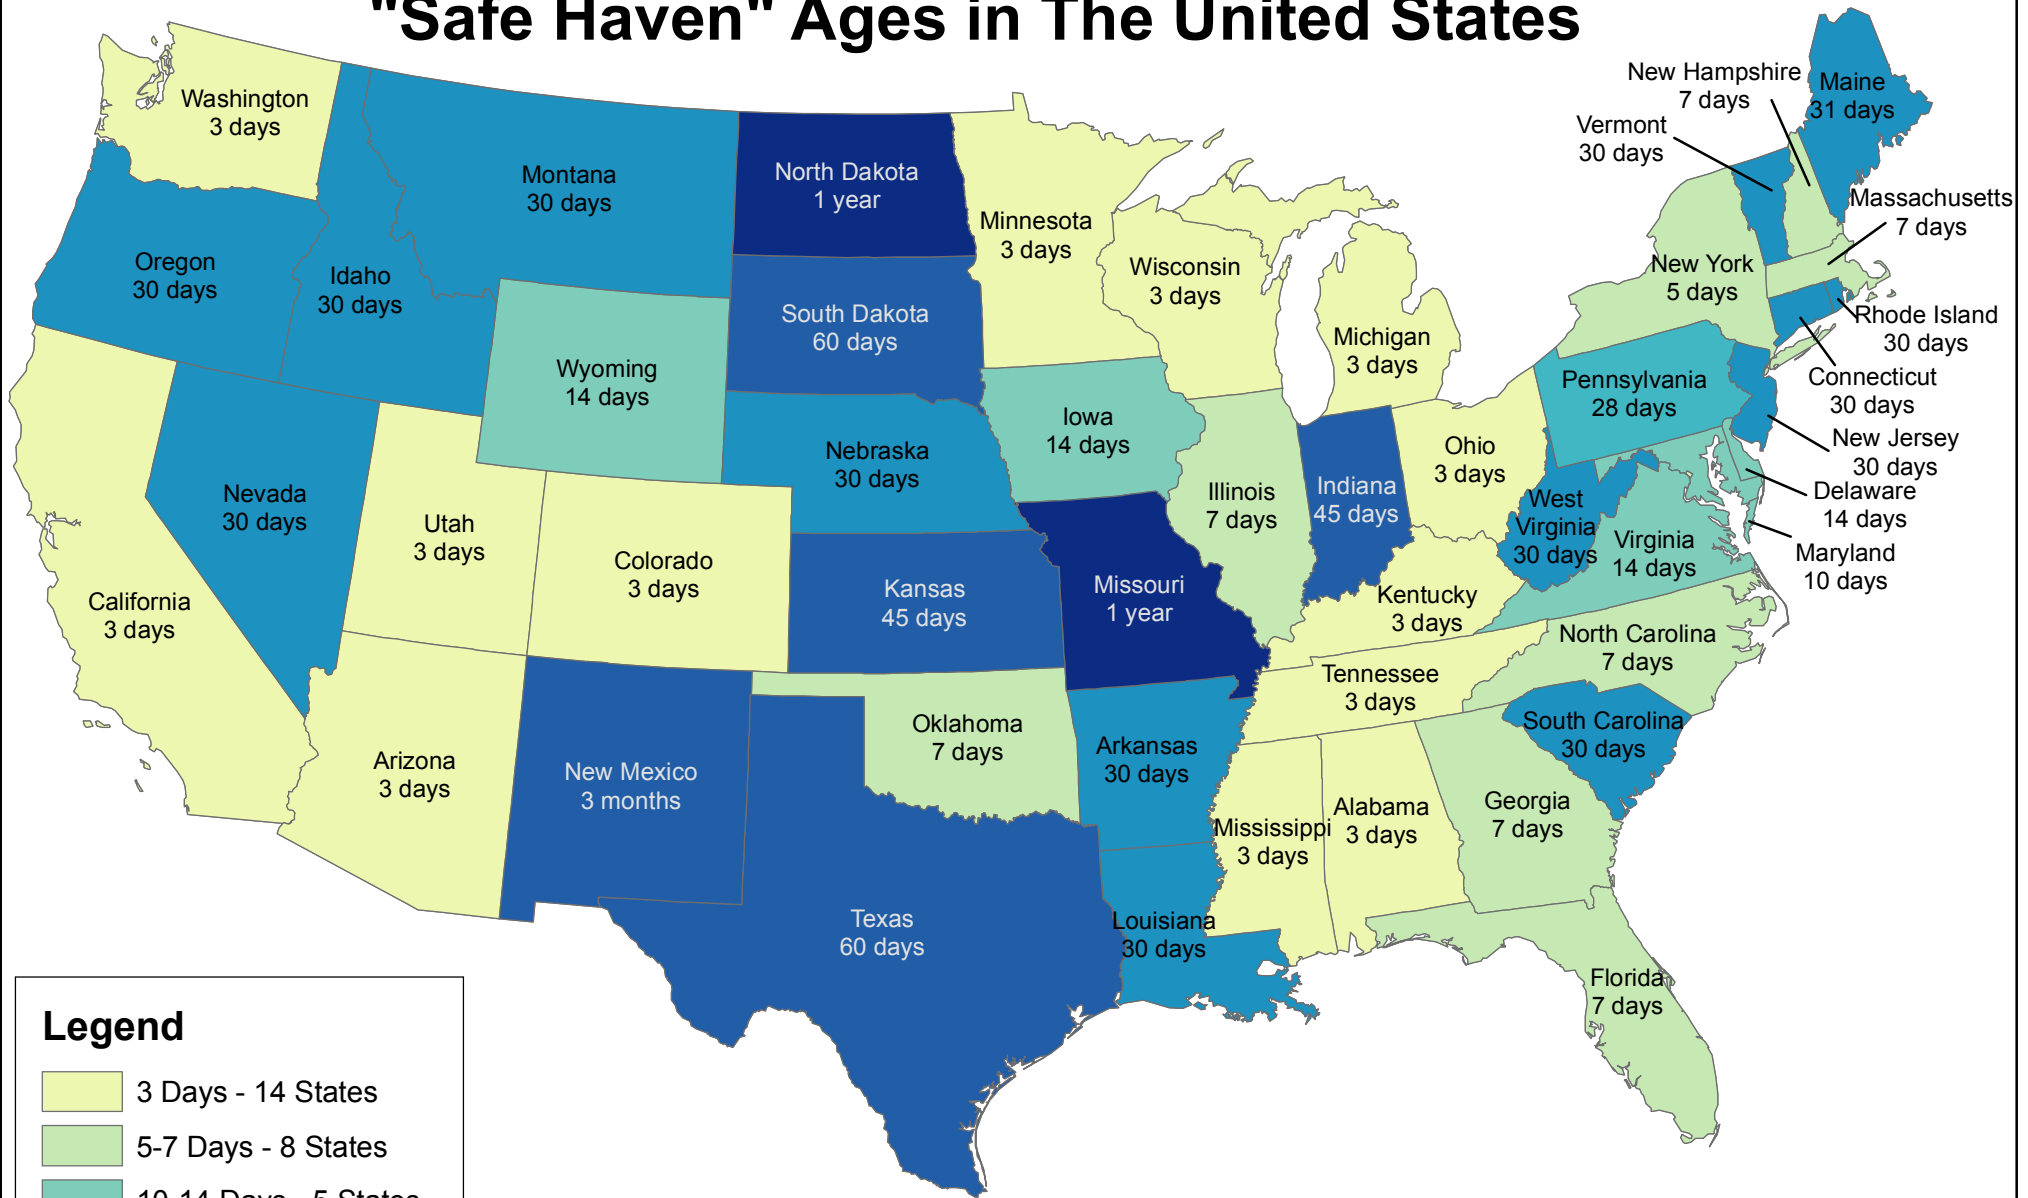

"Safe Haven" Ages in The United States

Legend

- 3 Days - 14 States
- 5-7 Days - 8 States
- 10-14 Days - 5 States
- 21-28 Days - 2 States
- 30-31 Days - 14 States
- 45-90 Days - 5 States
- 1 Year - 2 States

Map created by:
DHHS GIS
7/2009